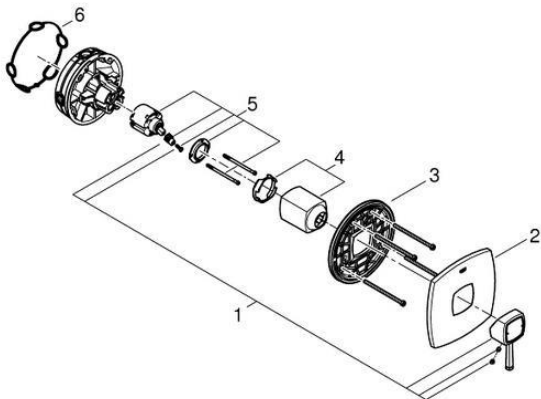

Pos.-nr.	Prod. description	Order-nr.
1	Lever	46833000
2	escutcheon	48432000
3	mounting plate	48441000
4	cap	48455000
5	Cartridge	46048000
6	Seal	48360000
7	Temperature limiter	46308000*

* Optional accessories

Note:

* All information of the above is for the reference only. No prior notice is made if any changes.