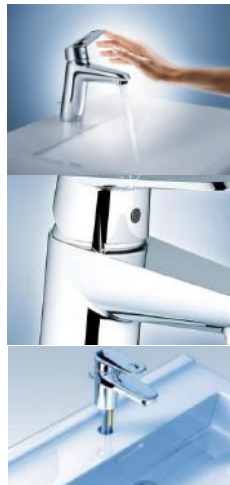

PROJECT		REF		REV	ITEM CODE	
LOCATION		DATE			PAGE	

SANITARY WARE SPECIFICATION SHEET

GROHE GRANDERA

MORE THAN 200 POSSIBLE COMBINATIONS WITH GROHE RAPIDO SMARTBOX

As concealed mixing valves for showers and bathtubs are becoming increasingly successful, concealed units are in great demand. With its minimum installation depth of only 75mm, GROHE's Rapido Smartbox can be easily installed for all showers/bathtubs. The Rapido Smartbox concealed body allows you to control up to three water outlets and is compatible with all GROHE concealed models.

TOMORROW'S GRAND STYLE

The GROHE Grandera collection is both a homage to an age of grandeur long past and an affirmation of modern sensibility, combining the highest standards of quality and craftsmanship with a love of detail and comfort.

Stylistically, the Grandera collection can be combined with a wide range of bathroom furnishings, with the added flexibility of two colors – chrome and chrome / gold.

GROHE SilkMove cartridge technology for smooth handling

This premium tap comes with a continuously variable water temperature and volume adjustment technology, ensuring effortless lever operation even after years of use.

Easy to clean thanks to the GROHE StarLight chrome coating

Just wipe the tap down with a dry cloth – the ultra smooth surface finish is scratch resistant and ensures a lasting luminous sheen. You'll save plenty of time cleaning while your tap always looks shiny and new.

GROHE QuickFix Plus quick and easy installation in a few simple steps

Save time on the installation of your tap with GROHE QuickFix Plus. Consisting of fewer parts, our new system makes the installation process quicker and easier than ever.