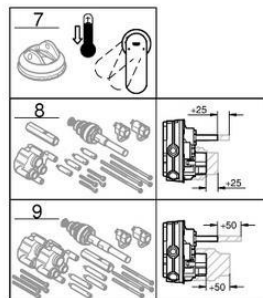

GROHE QuickFix Plus quick and easy installation in a few simple steps

Save time on the installation of your tap with GROHE QuickFix Plus. Consisting of fewer parts, our new system makes the installation process quicker and easier than ever.