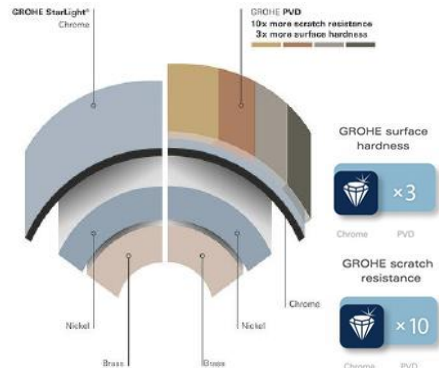

PROJECT		REF		REV	ITEM CODE	
LOCATION		DATE			PAGE	

SANITARY WARE SPECIFICATION SHEET

GROHE GRANDERA

MORE THAN 200 POSSIBLE COMBINATIONS WITH GROHE RAPIDO SMARTBOX

As concealed mixing valves for showers and bathtubs are becoming increasingly successful, concealed units are in great demand. With its minimum installation depth of only 75mm, GROHE's Rapido Smartbox can be easily installed for all showers/bathtubs. The Rapido Smartbox concealed body allows you to control up to three water outlets and is compatible with all GROHE concealed models.

TOMORROW'S GRAND STYLE

The GROHE Grandera collection is both a homage to an age of grandeur long past and an affirmation of modern sensibility, combining the highest standards of quality and craftsmanship with a love of detail and comfort.

Stylistically, the Grandera collection can be combined with a wide range of bathroom furnishings, with the added flexibility of two colors – chrome and chrome / gold.

GROHE SilkMove cartridge technology for smooth handling

This premium tap comes with a continuously variable water temperature and volume adjustment technology, ensuring effortless lever operation even after years of use.

Easy to clean thanks to the GROHE StarLight chrome coating

Just wipe the tap down with a dry cloth – the ultra smooth surface finish is scratch resistant and ensures a lasting luminous sheen. You'll save plenty of time cleaning while your tap always looks shiny and new.

GROHE QuickFix Plus quick and easy installation in a few simple steps

Save time on the installation of your tap with GROHE QuickFix Plus. Consisting of fewer parts, our new system makes the installation process quicker and easier than ever.